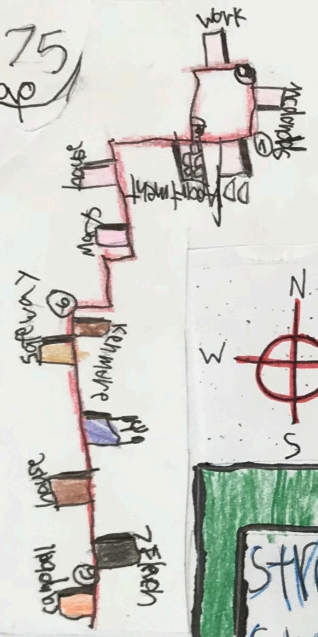

147 He 75 stops ART bus 75 route map

ART BUS STOPS Near Campbell School  
 Carlin Springs Rd Next to Loggers  
 Carlin Springs Rd 7th Rd

Fares for ART BUS 75

Dads and MOMS \$2  
 Students \$1  
 Kids 5 and under ride FREE!!

HOW TO PAY WITH A TOKEN.

Put it in the slot by the driver.

HOW TO PAY  
 CASH  
 SMART card  
 OToken

MAP KEY

- Hospital
- I-hop
- Compass rose
- Kenmore
- Campbell
- Stops
- Apartment
- Elven
- House
- Safeway
- Macys
- Dech Denots
- Work
- McDonalds

STROLLER and WHEEL CHAIR ACCESS

IF YOU HAVE a Wheel chair, SIT IN THE FRONT.

Strollers welcome

get around town

Art bus 75

USEFUL TIPS

HOLD ON TO THE RAILING.

Park strollers in the front of the bus